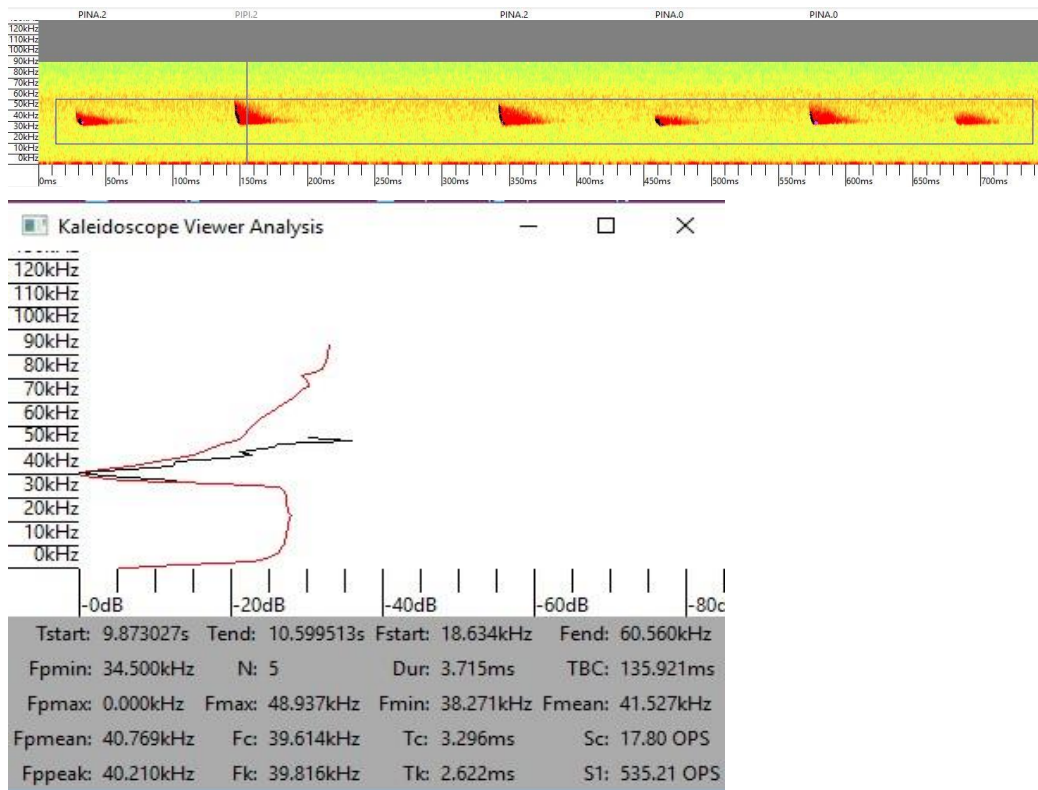

Common and soprano pipistrelles along the perimeter prior to sunrise June 2020

Leisler's bat prior to sunrise within the site June 2020

Common pipistrelle misidentified as Nathusius' pipistrelle by software

**Figure 7: Bat sonograms from 2020**

**Figure 8: Possible Nathusius' pipistrelle at approximately 03.26 hours August 2018**